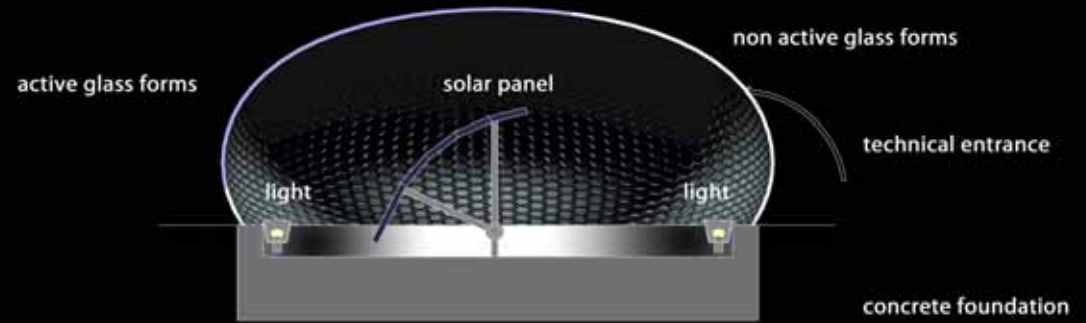

inspiration

desert landscape

concept sketches

new landscape

concept model

731339  
LAND ART GENERATOR INITIATIVE

energy production process diagram

section

form concept

structure concept

light concept