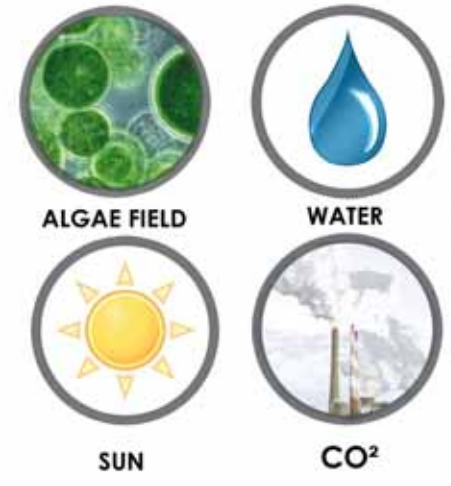

PHOTOREACTOR FARM TOWER

Art + Sun + Algae =

Site 2

production
biodiesel
algae
 research
 growing
 fuel
 oil
 algae
 engaged
 now
 make

BIO ENERGY

BLOCK DIAGRAM

CO₂PO₄

ALGAE GREENHOUSES