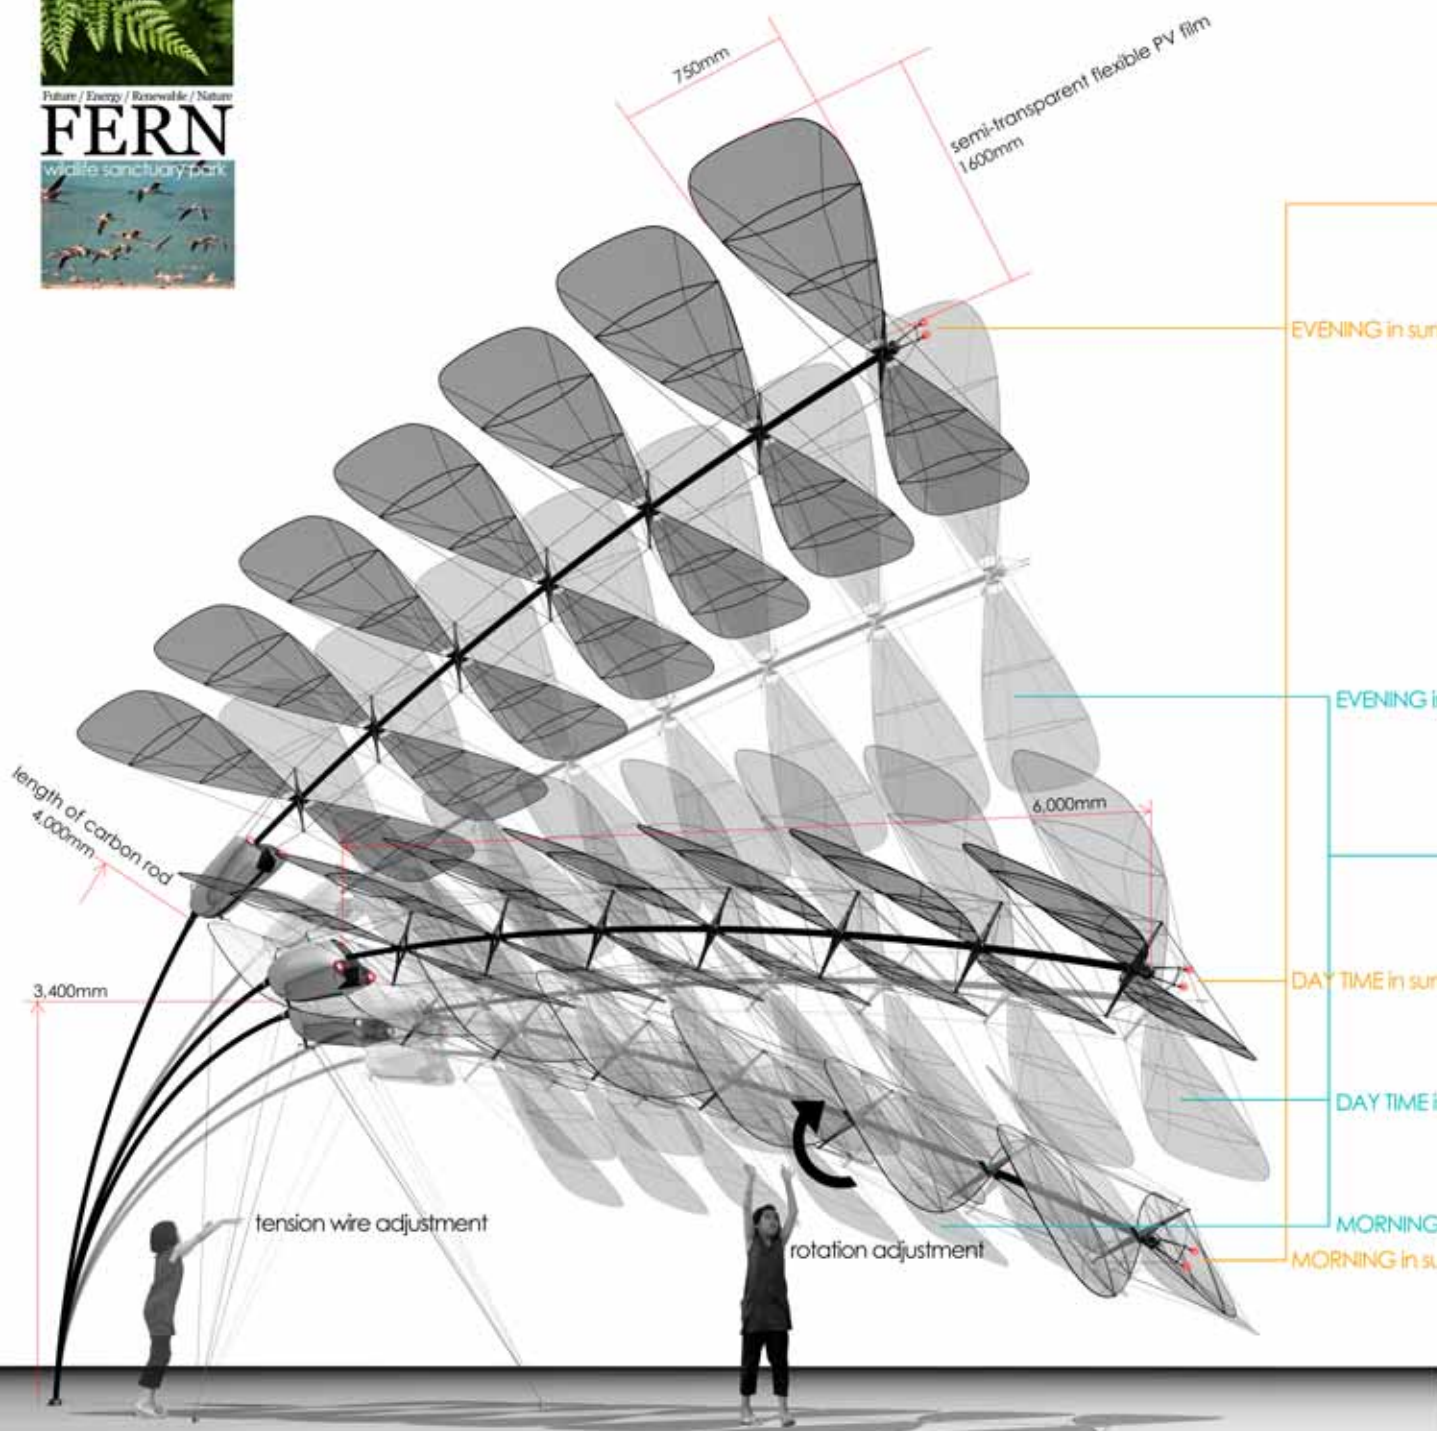

CARBON FIBRE POLE

FERN is made of carbon fibre rods with tension wires. It is super light weight without collapse failure. The main rod is made of glass fibre + epoxy + longitude carbon fibre, exactly same material as the pole for vault jump.

EVENING position in Summer

DAILY MOVEMENT:

FERN is bowing and standing for following the movement of sun all the time in all season.

DAYTIME position in Summer

MORNING position in Summer

FERN bents its own main rod structure and rotate wing of PV film for following sun movement from morning until sunset by the tension wire.
Season adjustment is also easily done by the same technology. FERN can chase the sun light, whatever the angle of sun in "summer high" or "winter shallow" or "morning low" or "evening far" !

SUMMER MOVEMENT

WINTER MOVEMENT

maximum 10,256 units

FERN IMPLANTATION pattern: 10 meter diameter clearance

Future / Energy / Renewable / Nature
FERN