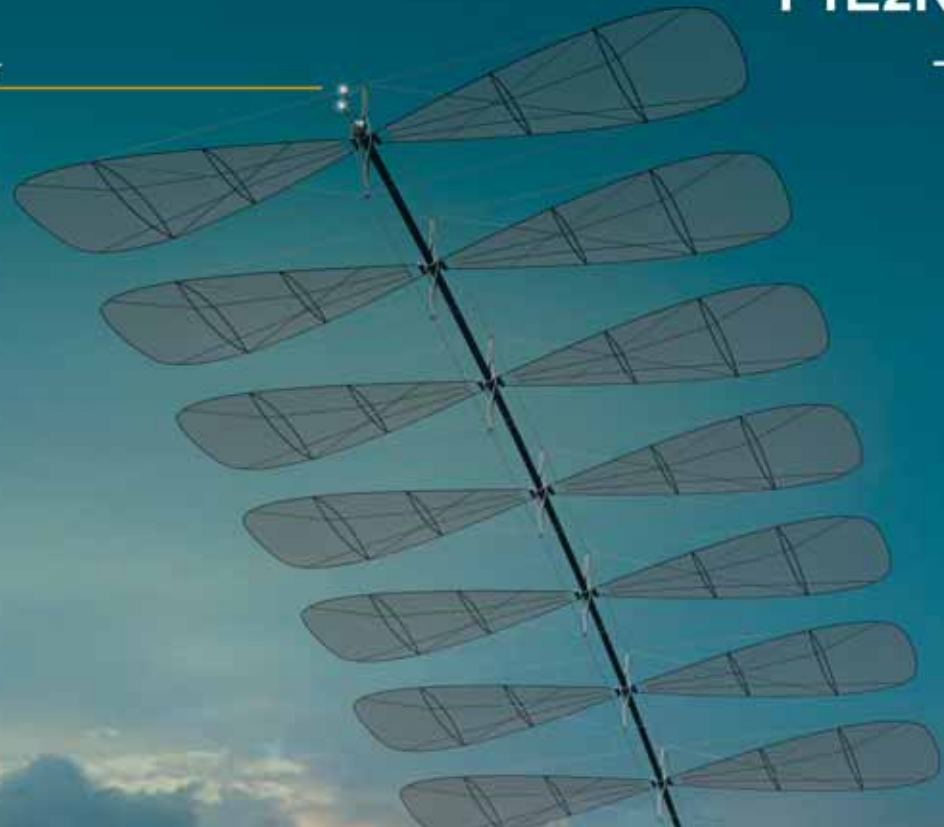

Future / Energy / Renewable / Nature

FERN

FERN solar plant covers your head above. FERN casts shadow on the ground and allows to wind coming in the plant site. This friendly environment invites animal, green and people in the field.

SEMI-TRANSPARENT FLEXIBLE PV FILM

"semi-transparent and flexible solar cell on plastic and cloth" is invented by Prof John Rogers and his colleagues from the University of Illinois.

- converter + mechanical machines
- battery
- tension adjuster (motor)
- cover

CARBON FIBRE POLE

FERN is made of carbon fibre rods with tension wires. It is super light weight without collapse failure. The main rod is made of glass fibre + epoxy + longitude carbon fibre, exactly same material as the pole for vault jump.

EVENING position in Summer

DAILY MOVEMENT:

FERN is bowing and standing for following the movement of sun all the time in all season.

DAYTIME position in Summer

MORNING position in Summer

FERN bents its own main rod structure and rotate wing of PV film for following sun movement from morning until sunset by the tension wire.
Season adjustment is also easily done by the same technology. FERN can chase the sun light, whatever the angle of sun in "summer high" or "winter shallow" or "morning low" or "evening far" !