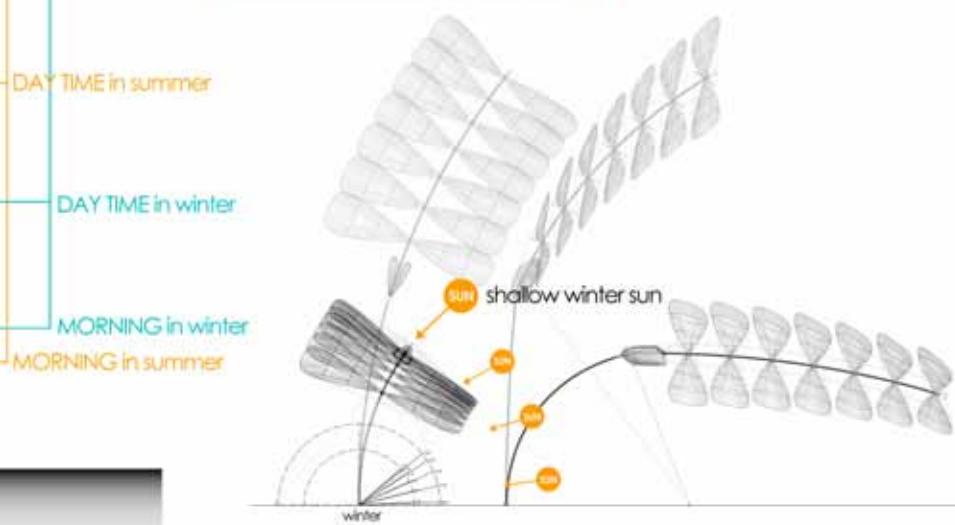

WINTER MOVEMENT