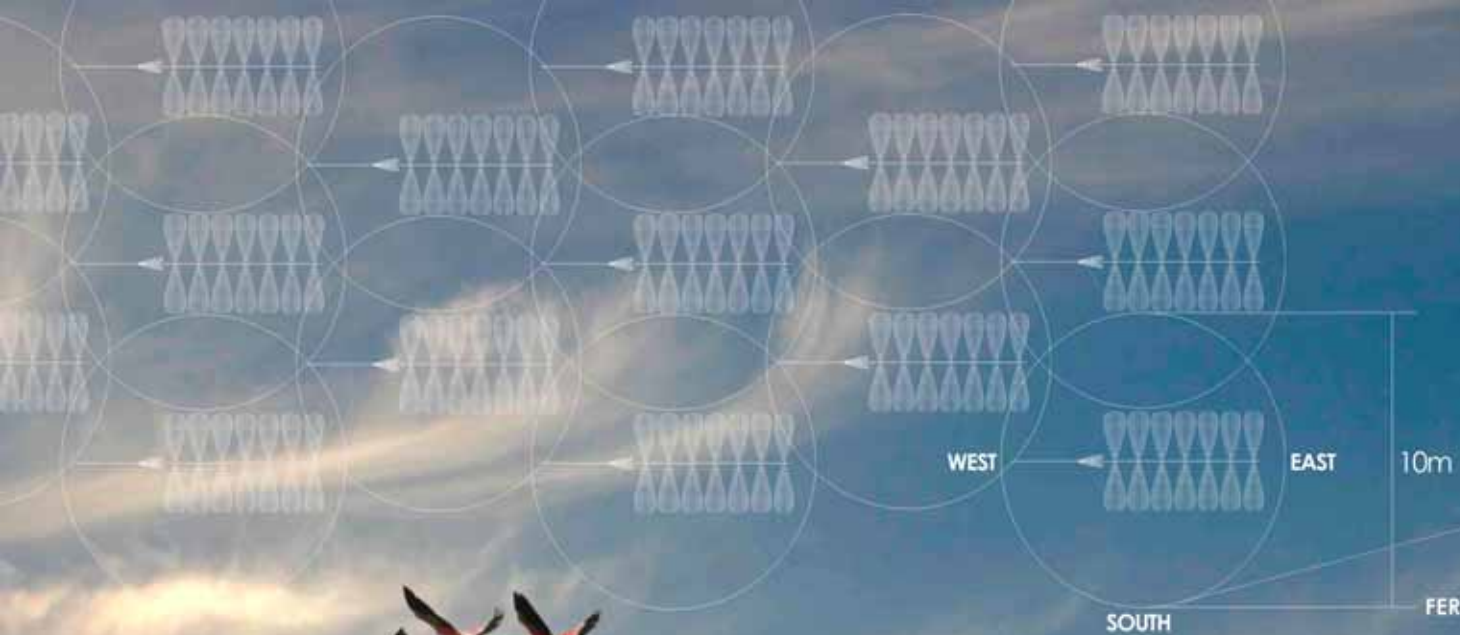

EVENING position in Summer

DAILY MOVEMENT:

FERN is bowing and standing for following the movement of sun all the time in all season.

DAYTIME position in Summer

MORNING position in Summer

FERN bents its own main rod structure and rotate wing of PV film for following sun movement from morning until sunset by the tension wire.
Season adjustment is also easily done by the same technology. FERN can chase the sun light, whatever the angle of sun in "summer high" or "winter shallow" or "morning low" or "evening far" !

SUMMER MOVEMENT

WINTER MOVEMENT

maximum 10,256 units

FERN IMPLANTATION pattern: 10 meter diameter clearance

Future / Energy / Renewable / Nature
FERN