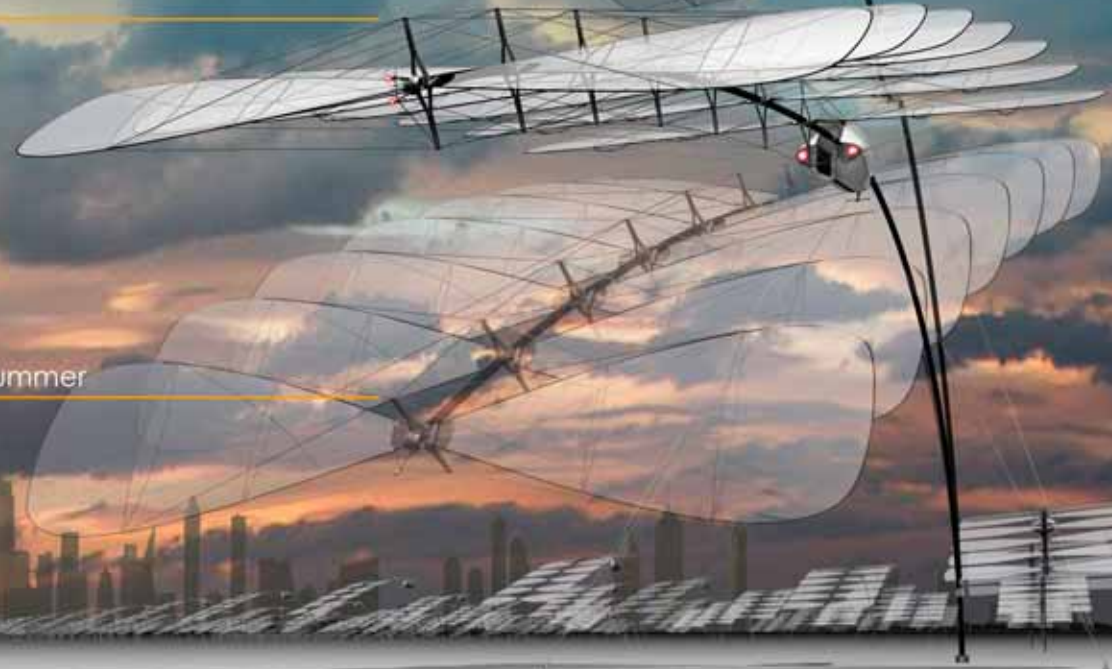

PROLOGUE:
Ordinary solar panel is putting solar panel and frame on the ground directly. There is only narrow space in between each row and strong sun light and reflection, as unfriendly environment for human, animal and vegetation...

Future / Energy / Renewable / Nature

FERN

FERN solar plant covers your head above. FERN casts shadow on the ground and allows to wind coming in the plant site. This friendly environment invites animal, green and people in the field.

CARBON FIBRE POLE

FERN is made of carbon fibre rods with tension wires. It is super light weight without collapse failure. The main rod is made of glass fibre + epoxy + longitude carbon fibre, exactly same material as the pole for vault jump.

EVENING position in Summer

DAILY MOVEMENT:

FERN is bowing and standing for following the movement of sun all the time in all season.

DAYTIME position in Summer

MORNING position in Summer

FERN bents its own main rod structure and rotate wing of PV film for following sun movement from morning until sunset by the tension wire.
Season adjustment is also easily done by the same technology. FERN can chase the sun light, whatever the angle of sun in "summer high" or "winter shallow" or "morning low" or "evening far" !