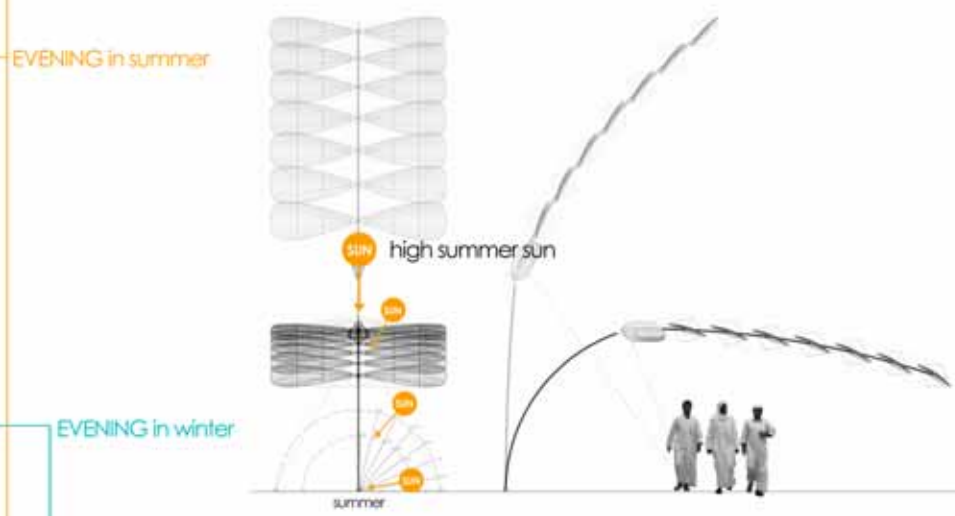

CARBON FIBRE POLE

FERN is made of carbon fibre rods with tension wires. It is super light weight without collapse failure. The main rod is made of glass fibre + epoxy + longitude carbon fibre, exactly same material as the pole for vault jump.

EVENING position in Summer

DAILY MOVEMENT:

FERN is bowing and standing for following the movement of sun all the time in all season.

DAYTIME position in Summer

MORNING position in Summer

FERN bents its own main rod structure and rotate wing of PV film for following sun movement from morning until sunset by the tension wire.
Season adjustment is also easily done by the same technology. FERN can chase the sun light, whatever the angle of sun in "summer high" or "winter shallow" or "morning low" or "evening far" !

SUMMER MOVEMENT

WINTER MOVEMENT

maximum 10,256 units

FERN IMPLANTATION pattern: 10 meter diameter clearance

Future / Energy / Renewable / Nature
FERN