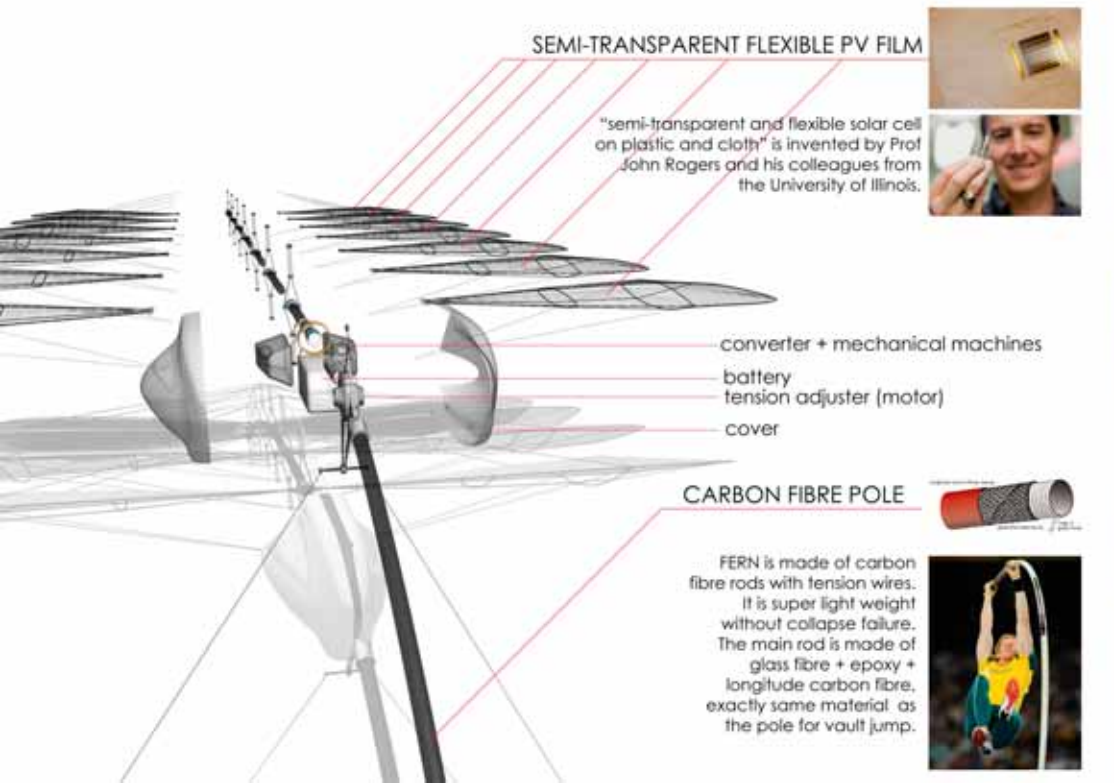

CARBON FIBRE POLE

FERN is made of carbon fibre rods with tension wires. It is super light weight without collapse failure. The main rod is made of glass fibre + epoxy + longitude carbon fibre, exactly same material as the pole for vault jump.