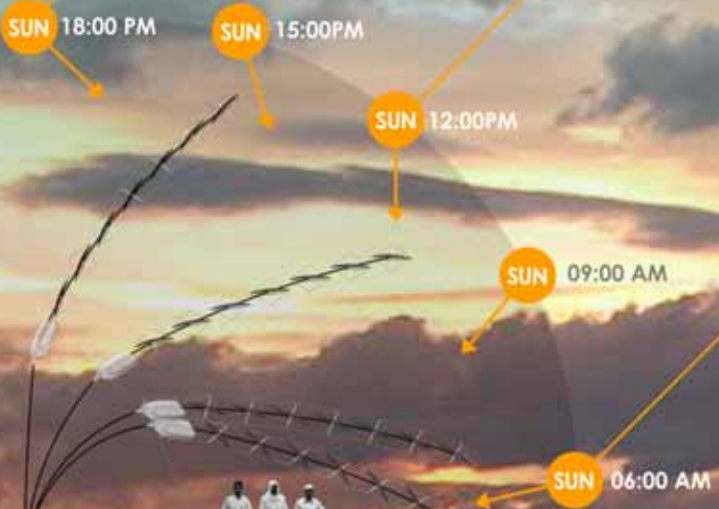

CARBON FIBRE POLE

FERN is made of carbon fibre rods with tension wires. It is super light weight without collapse failure. The main rod is made of glass fibre + epoxy + longitude carbon fibre, exactly same material as the pole for vault jump.

EVENING position in Summer

DAILY MOVEMENT:

FERN is bowing and standing for following the movement of sun all the time in all season.

DAYTIME position in Summer

MORNING position in Summer

FERN bents its own main rod structure and rotate wing of PV film for following sun movement from morning until sunset by the tension wire.
Season adjustment is also easily done by the same technology. FERN can chase the sun light, whatever the angle of sun in "summer high" or "winter shallow" or "morning low" or "evening far" !