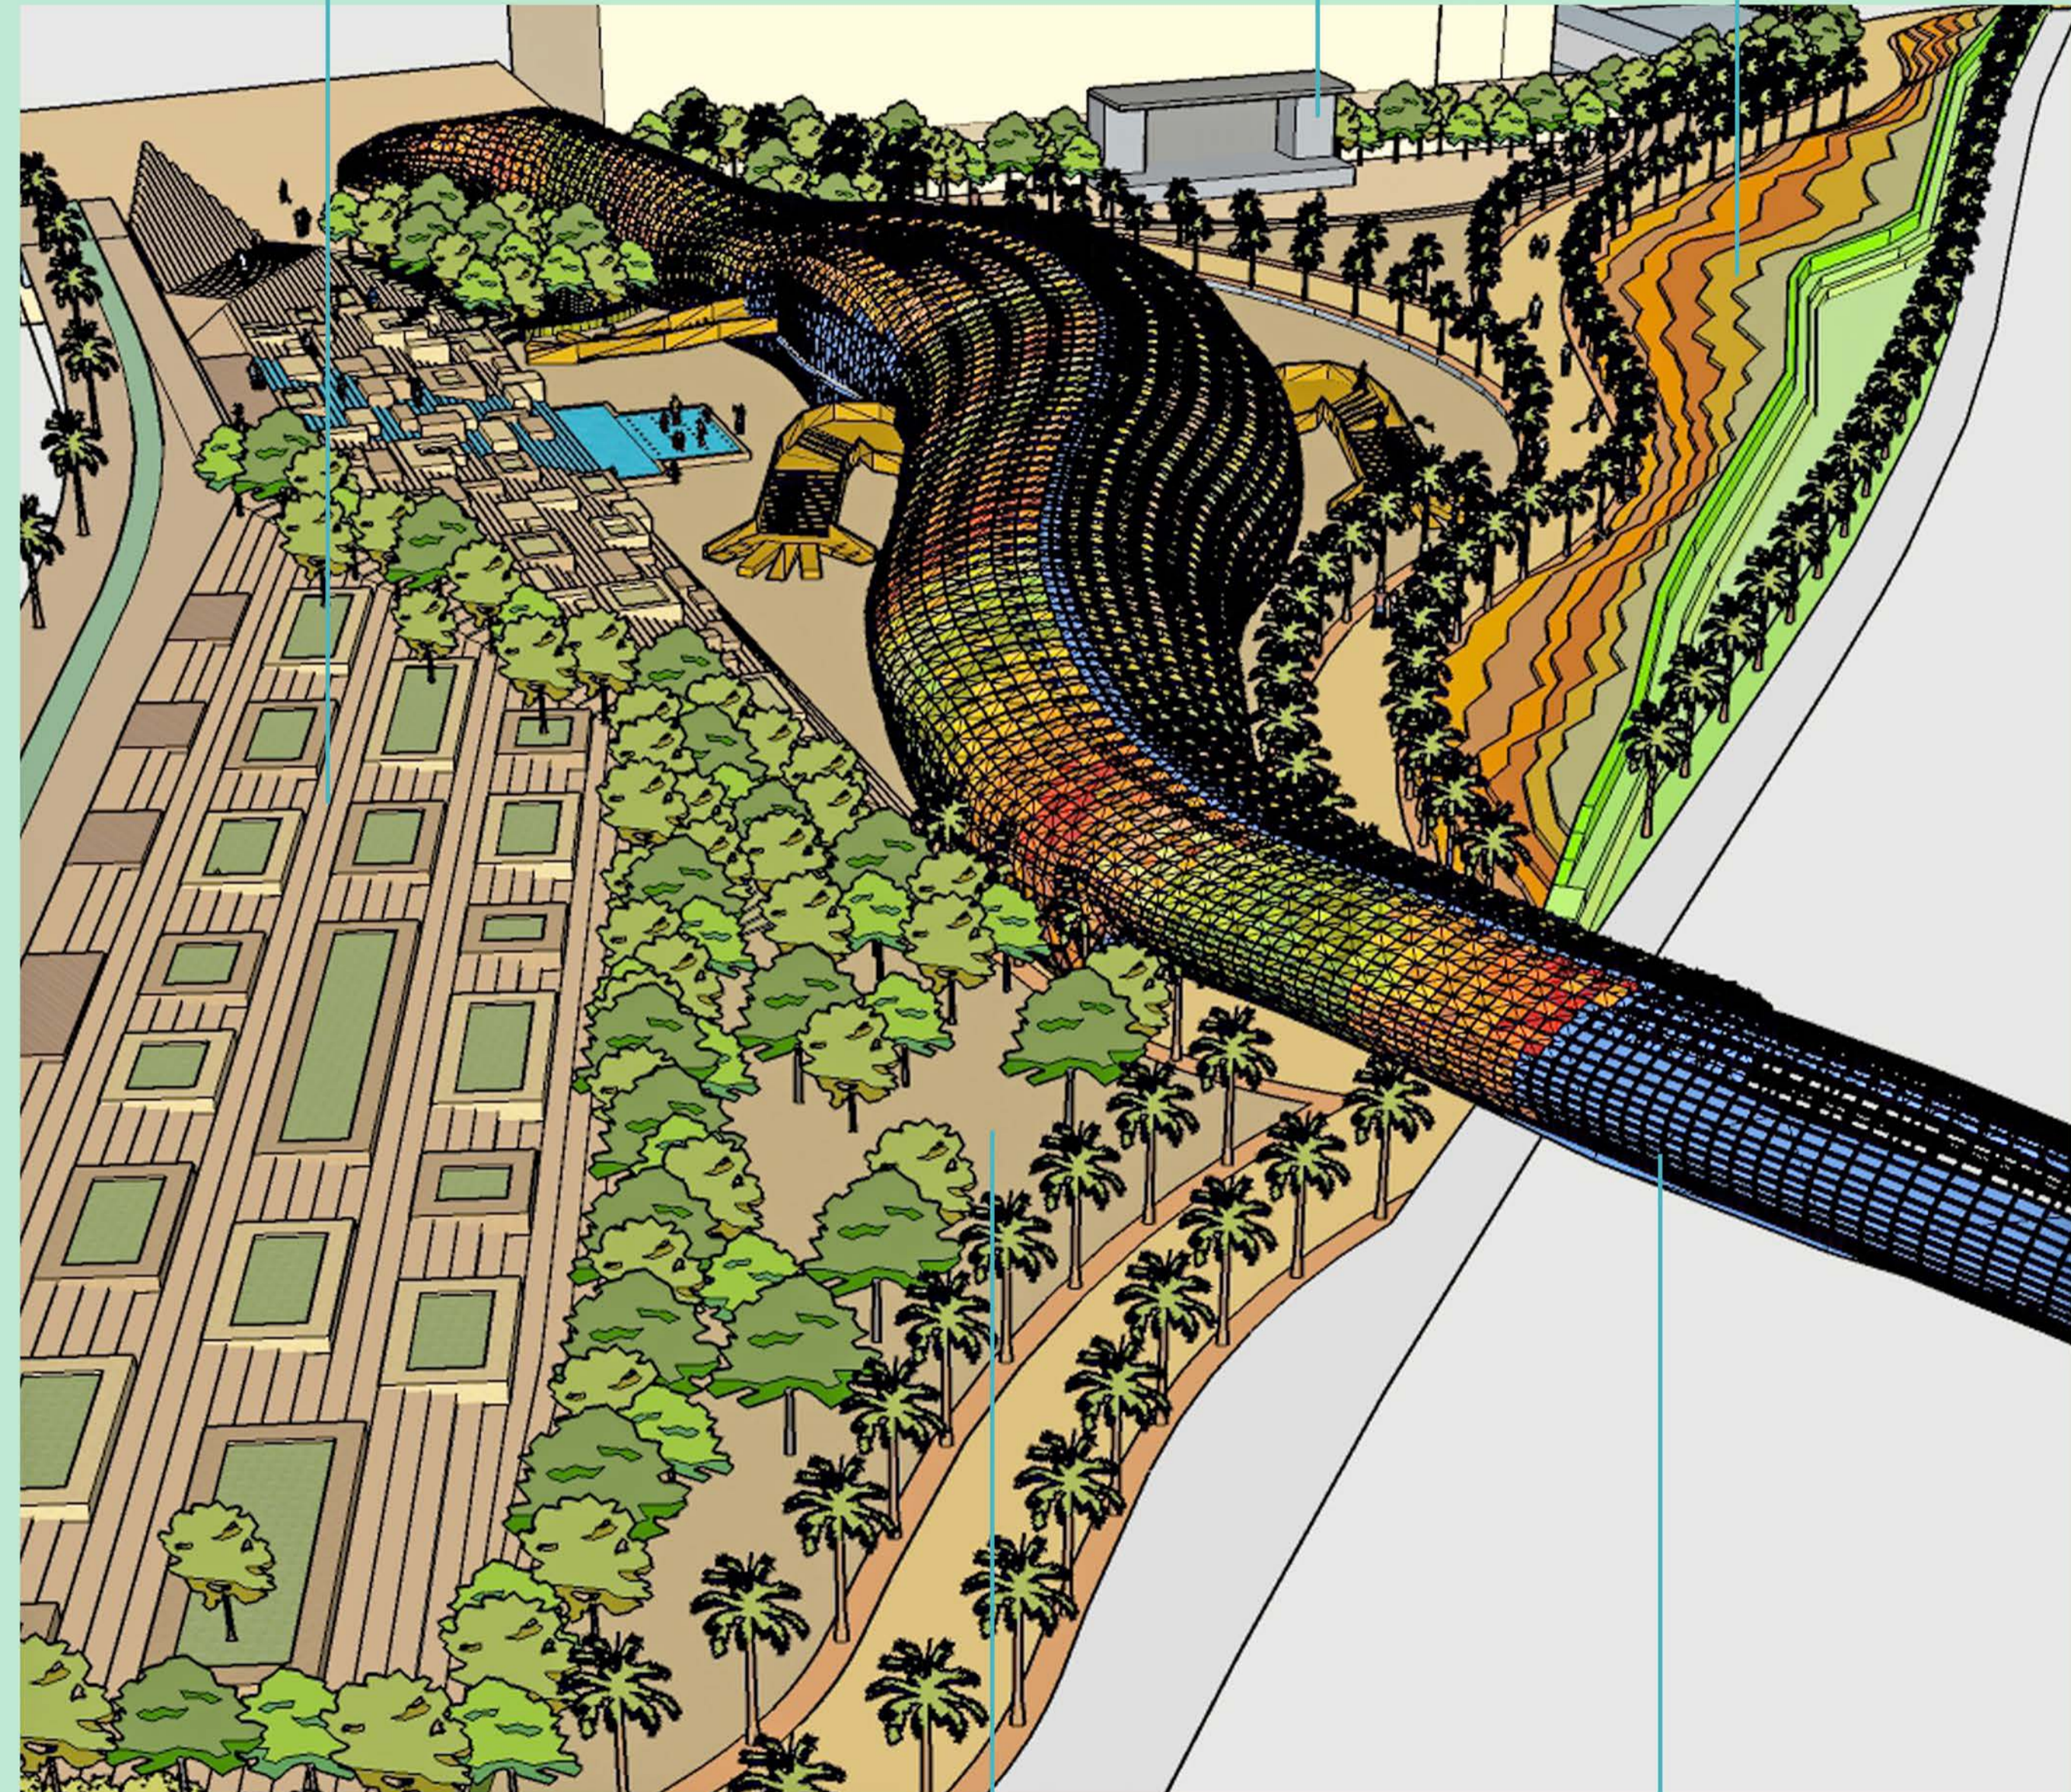

Energy Lizard: new life and environment @ St. Kilda Triangle

WATER FEATURE BELOW THE CASCADING WATER STEPS

CASCADING WATER STEPS WITH LARGE ROCKS AND PLANTINGS THAT GIVE COOLING EFFECT

NEW FORECOURT AS AN OPEN SPACE FOR MEETING AND SOCIAL GATHERING

CASCADING STEPS W/ SEATS & INDIGENOUS PLANTINGS

URBAN STAGE FOR VARIOUS SHOWS AND CONCERTS

SEATING STEPS FOR RESTING & WATCHING

NORTH FACADE

SOUTH FACADE

PLAYGROUND STRUCTURE FOR CHILDREN

MAIN PATHWAY WITH ART PATTERN LIGHTING

OPEN AIR CINEMA ROUND AMPHITHEATER IN SUMMER

GREEN WALL ON PALAIS EAST WALL

AMPHITHEATER FOR EVENTS, SHOWS, ART PERFORMANCES AND FESTIVALS

OUTDOOR GYM EQUIPMENT TO ENHANCE HEALTHY LIFE

PEDESTRIAN BRIDGE OVER THE JACKA BOULEVARD