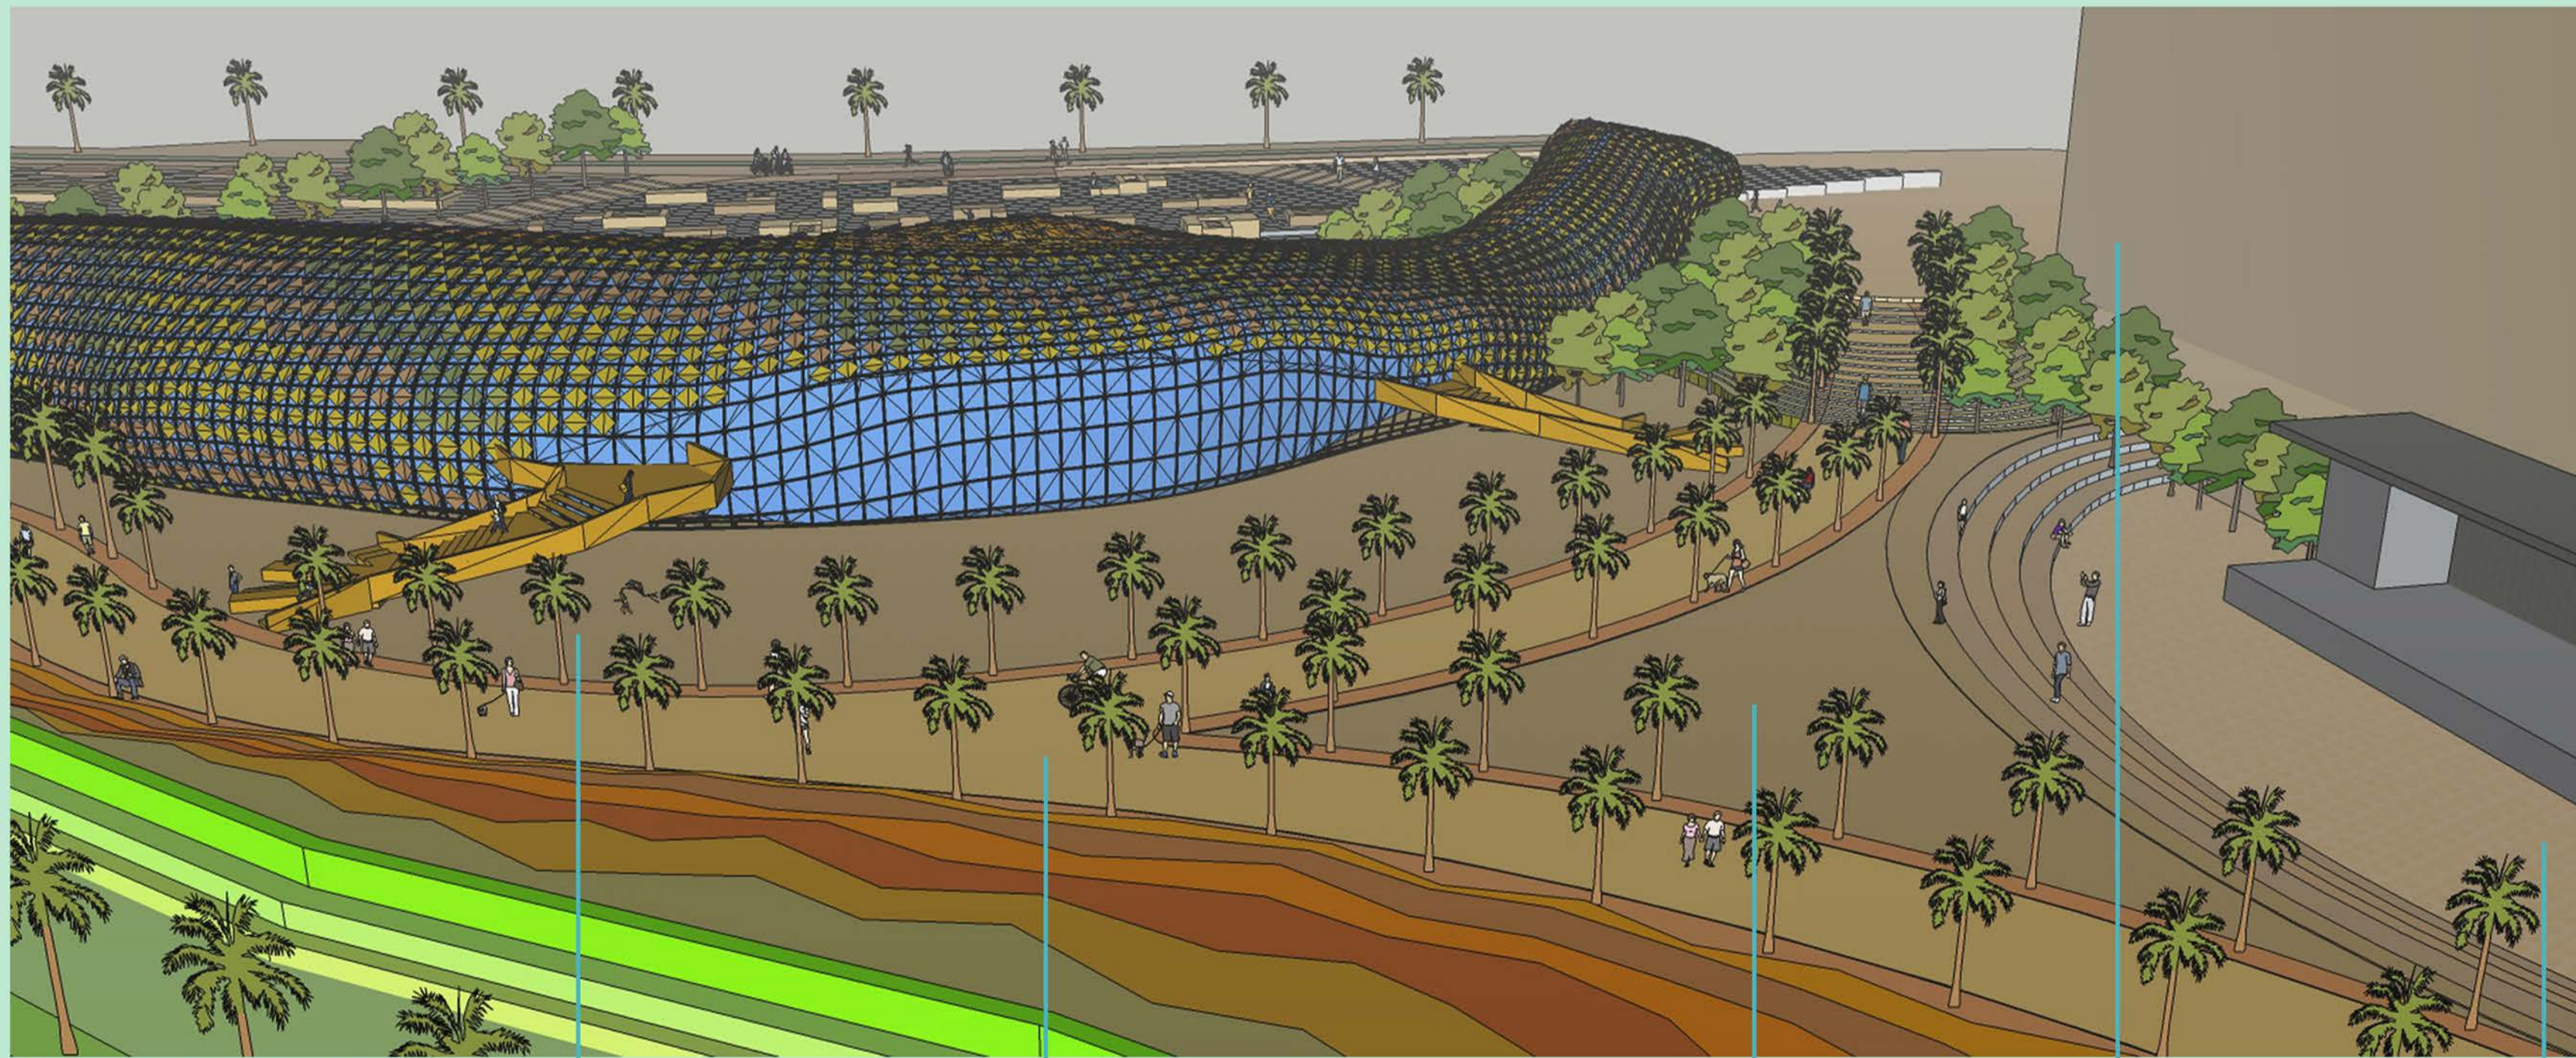

Energy Lizard: new life and environment @ St. Kilda Triangle

WATER FEATURE BELOW THE CASCADING WATER STEPS

CASCADING WATER STEPS WITH LARGE ROCKS AND PLANTINGS THAT GIVE COOLING EFFECT

NEW FORECOURT AS AN OPEN SPACE FOR MEETING AND SOCIAL GATHERING

CASCADING STEPS W/ SEATS & INDIGENOUS PLANTINGS

URBAN STAGE FOR VARIOUS SHOWS AND CONCERTS

SEATING STEPS FOR RESTING & WATCHING

NORTH FACADE

SOUTH FACADE

PLAYGROUND STRUCTURE FOR CHILDREN

MAIN PATHWAY WITH ART PATTERN LIGHTING

OPEN AIR CINEMA ROUND AMPHITHEATER IN SUMMER

GREEN WALL ON PALAIS EAST WALL

AMPHITHEATER FOR EVENTS, SHOWS, ART PERFORMANCES AND FESTIVALS

OUTDOOR GYM EQUIPMENT TO ENHANCE HEALTHY LIFE

PEDESTRIAN BRIDGE OVER THE JACKA BOULEVARD