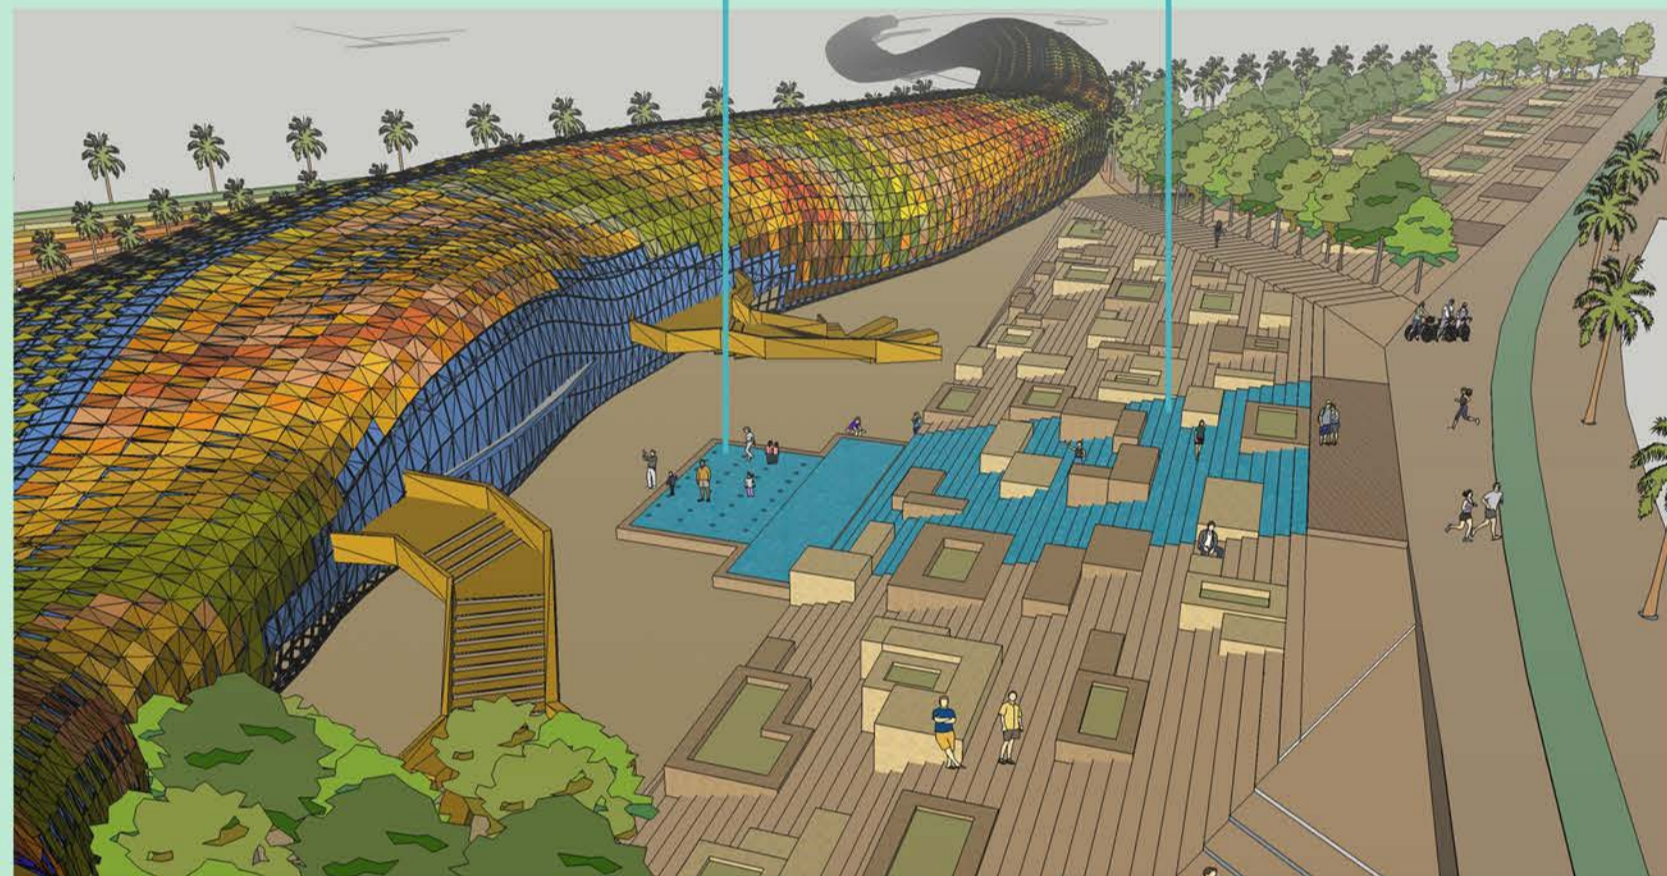

Energy Lizard: new life and environment @ St. Kilda Triangle

WATER FEATURE BELOW THE CASCADING WATER STEPS

CASCADING WATER STEPS WITH LARGE ROCKS AND PLANTINGS THAT GIVE COOLING EFFECT

NEW FORECOURT AS AN OPEN SPACE FOR MEETING AND SOCIAL GATHERING

CASCADING STEPS W/ SEATS & INDIGENOUS PLANTINGS

URBAN STAGE FOR VARIOUS SHOWS AND CONCERTS

SEATING STEPS FOR RESTING & WATCHING

NORTH FACADE

SOUTH FACADE

PLAYGROUND STRUCTURE FOR CHILDREN

MAIN PATHWAY WITH ART PATTERN LIGHTING

OPEN AIR CINEMA ROUND AMPHITHEATER IN SUMMER

GREEN WALL ON PALAIS EAST WALL

AMPHITHEATER FOR EVENTS, SHOWS, ART PERFORMANCES AND FESTIVALS

OUTDOOR GYM EQUIPMENT TO ENHANCE HEALTHY LIFE

PEDESTRIAN BRIDGE OVER THE JACKA BOULEVARD